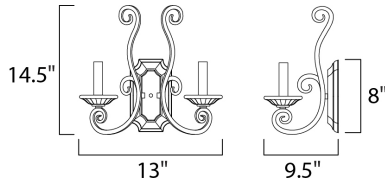

PRODUCT DESCRIPTION

This decorative classic in Oil Rubbed Bronze finish is both dramatic and subtle, with or without shades.

MEASUREMENTS

DIMENSION : 13" W x 14.5" H x 9.5" Ext
 MAX OAH : 4.57" W x 8" H
 HANGING WEIGHT : 3.26 lb